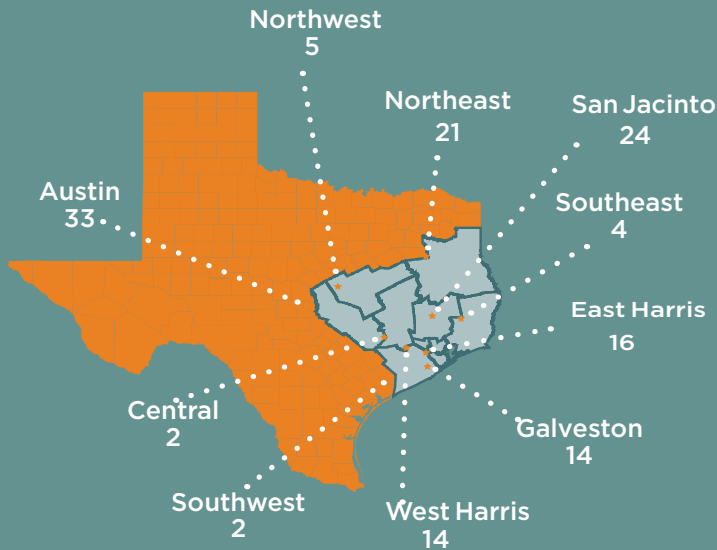

MISSIONAL COMMUNITIES & CHURCH PLANTS

88
MISSIONAL COMMUNITIES

21
CAMPUS MISSIONS

48
CHURCHES STARTING MISSIONAL COMMUNITIES

Each missional community gathering includes:

FELLOWSHIP

WORSHIP

SERVICE

People touched by these communities

404
Campus Missions

798
Missional Communities

730
Church Plants